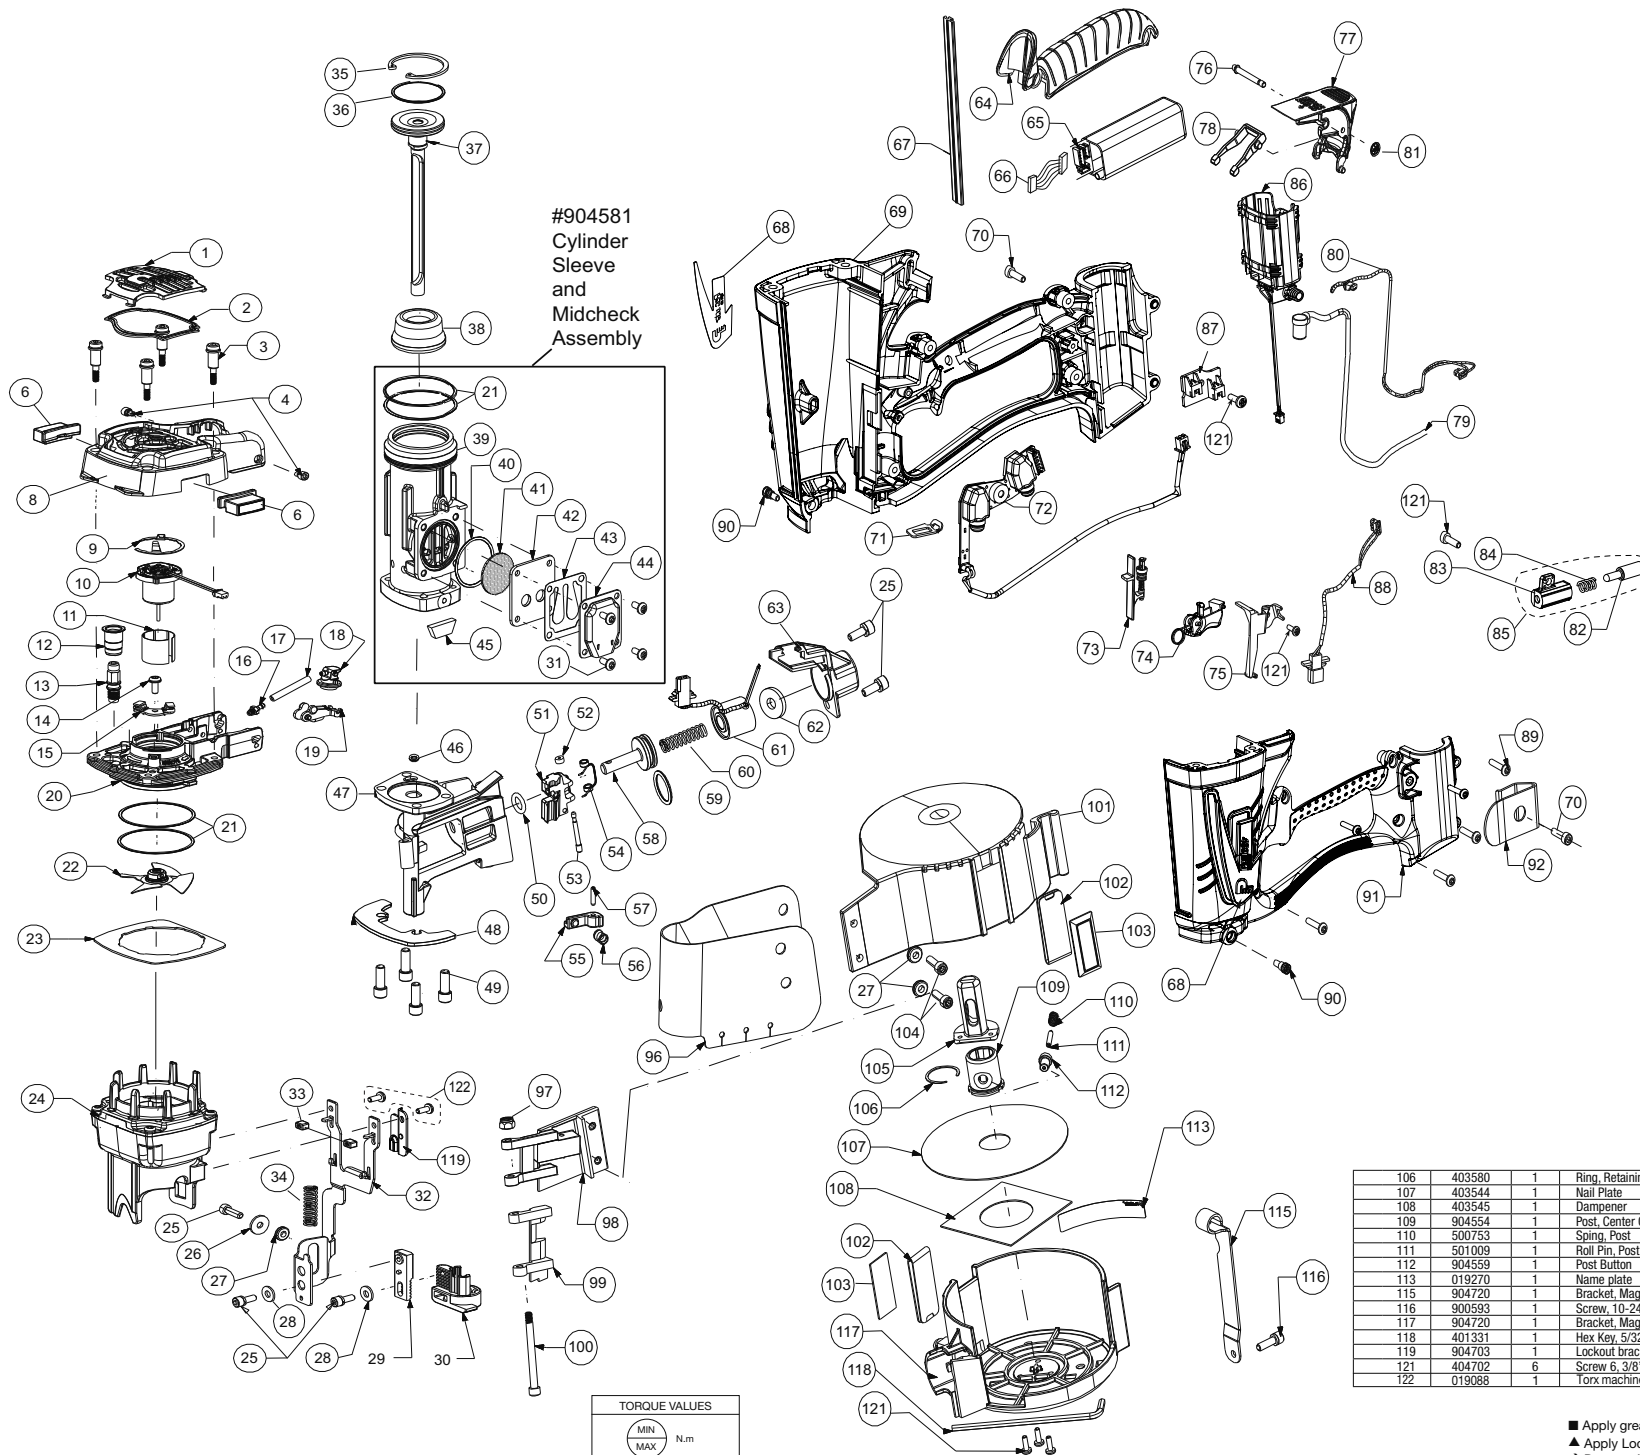

TOOL SCHEMATIC AND PARTS

An Illinois Tool Works Company
Route de Lyon - BP 104
F - 26501 Bourg Les Valence - Cedex France

019239-03
10/19

#904581
Cylinder
Sleeve
and
Midcheck
Assembly

TORQUE VALUES	
MIN	N.m
MAX	

106	403580	1	Ring, Retaining
107	403544	1	Nail Plate
108	403545	1	Dampener
109	904554	1	Post, Center Outer
110	500753	1	Spring, Post
111	501099	1	Roll Pin, Post
112	904559	1	Post Button
113	019270	1	Name plate
115	904720	1	Bracket, Magazine
116	900593	1	Screw, 10-24 x 5/8" SHS
117	904720	1	Bracket, Magazine
118	401331	1	Hex Key, 5/32
119	904703	1	Lockout bracket
121	404702	6	Screw 6, 3/8"
122	019088	1	Torx machine screw 8-32x3/8