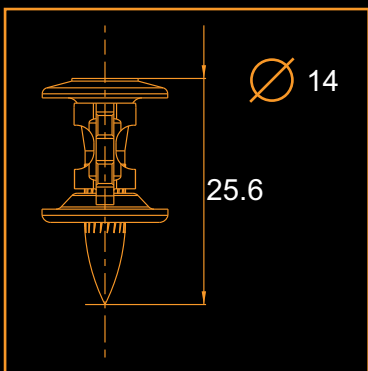

7 clics

✉ SPIT SAS Route de Lyon BP 104 26501 Bourg-lès-Valence Cedex FRANCE

☎ 00 33 4 75 82 20 20

013986
06/2010 - Printed in France

3.7kg

4.23kg

520 J

$a_{hv} = 7.6m.s^{-2}$